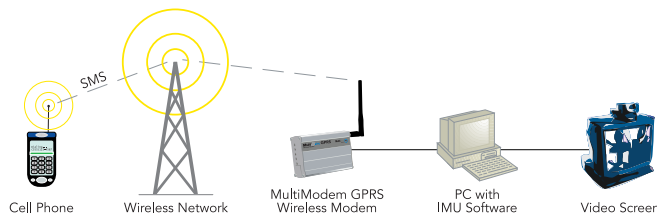

The Multi-Tech Solution

"IMU, along with the MultiModem GPRS wireless modem, has proven its value at a number of recent high profile conventions and events," said Pangolin president William R. Benner Jr. "We are exceptionally pleased with Multi-Tech's reliability, durability and performance. And, when needed, we can quickly and easily gain direct access to the people we need to work with within the Multi-Tech organization. I can safely say that Multi-Tech's service and support is superior to other wireless vendors with whom we have worked."